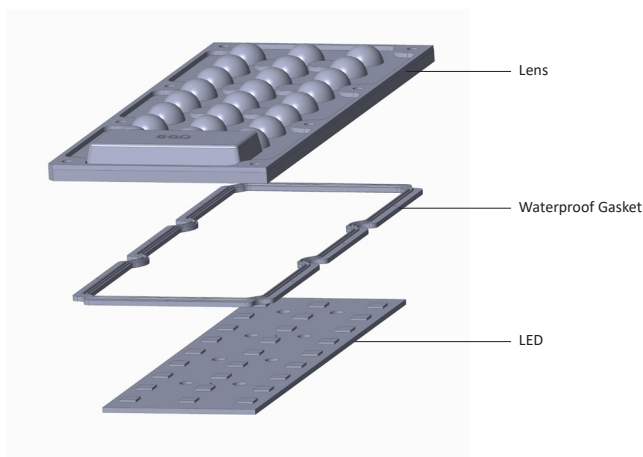

Accessories

- Available with Waterproof Gasket LL01A00RYGX2

Mechanical Specification

*All dimensions are in millimeters.

Lens Dimension

LL24ZZ-EMZxxLxx

Waterproof Gasket Dimension

LL01A00RYGX2

Assembly Instruction

Fixing Method

Screw

Photometric Distribution

LUMILEDS
LUXEON 5050

LED

60°

90°