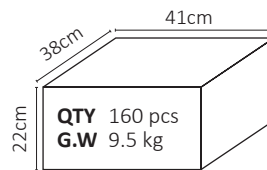

Packaging Details (SPQ)

Recommend Applications

Industrial

General Information

PMMA 70°C -40°C	PC 110°C -40°C	PMMA 8N HB 1.5mm RTI 90°C	PC LEV1700K V-2 1.5mm RTI 130°C	 400nm~900nm > 90%		

- Lens Material L06: PMMA 8N / L02: PC LEV1700KL
- Operating Temperature PMMA: -40°C~+70°C / PC: -40°C~+110°C
- UL Flammability PMMA: HB / PC 1700KL: V-2 @1.5mm
- UL RTI Elec PMMA: 90°C / PC 1700KL: 130°C @1.5mm
- Light Transmission Rate 400nm~900nm > 90%

- ☑ If necessary, Clean lenses with mild soap, water and soft cloth.
- ⚠ Never use any commercial cleaning solvents on lenses, like alcohol.
- 🧤 Please handle or install lenses with wearing gloves, skin oils may damage lens or its optical characteristic.

Accessories

- Available with Waterproof Gasket LL01A00RYGX2