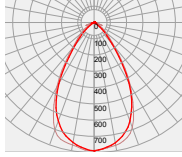

Accessories

- Available with Waterproof Gasket LL01A00RYGX2

Mechanical Specification

*All dimensions are in millimeters.

Lens Dimension

LL24ZZ-EMZxxLxx

Waterproof Gasket Dimension

LL01A00RYGX2

Assembly Instruction

Fixing Method

Screw

Photometric Distribution

LUMILEDS
LUXEON 5050

LED

60°

90°

150°

Details by LED

Part No	Waterproof Gasket	LED Package Size	LED
LL24ZZ-EMZxxLxx	 LL01A00RYGX2	5050	 LUMILEDS LUXEON 5050

LED	Part No	Type	FWHM	cd / lm	IES
 LUMILEDS LUXEON 5050	LL24ZZ-EMZ60L02	-	62°	0.7	
	LL24ZZ-EMZ90L02	-	94°	0.4	
	LL24ZZ-EMZ150L02	-	152°	0.2	
	LL24ZZ-EMZ60L06	-	64°	0.7	
	LL24ZZ-EMZ90L06	-	96°	0.4	
	LL24ZZ-EMZ150L06	-	148°	0.2	