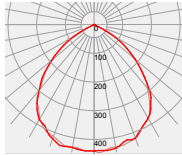

Accessories

- Available with Waterproof Gasket LL01A00RYGX2

Mechanical Specification

*All dimensions are in millimeters.

Lens Dimension

LL24ZZ-EMZxxLxx

Waterproof Gasket Dimension

LL01A00RYGX2

Assembly Instruction

Fixing Method

Screw

Photometric Distribution

LUMILEDS
LUXEON 5050

LED

60°

90°

150°

Details by LED

Part No	Waterproof Gasket	LED Package Size	LED
LL24ZZ-EMZxxLxx	 LL01A00RYGX2	5050	 LUMILEDS LUXEON 5050

LED	Part No	Type	FWHM	cd / lm	IES
 LUMILEDS LUXEON 5050	LL24ZZ-EMZ60L02	-	62°	0.7	
	LL24ZZ-EMZ90L02	-	94°	0.4	
	LL24ZZ-EMZ150L02	-	152°	0.2	
	LL24ZZ-EMZ60L06	-	64°	0.7	
	LL24ZZ-EMZ90L06	-	96°	0.4	
	LL24ZZ-EMZ150L06	-	148°	0.2	