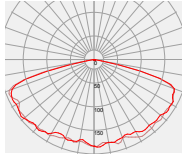

Accessories

- Available with Waterproof Gasket LL01A00RYGX2

Mechanical Specification

*All dimensions are in millimeters.

Lens Dimension

LL24ZZ-EMZxxLxx

Waterproof Gasket Dimension

LL01A00RYGX2

Assembly Instruction

Fixing Method

Screw

Photometric Distribution

LUMILEDS
LUXEON 5050

LED

60°

90°

150°

Details by LED

Part No	Waterproof Gasket	LED Package Size	LED
LL24ZZ-EMZxxLxx	 LL01A00RYGX2	5050	 LUMILEDS LUXEON 5050

LED	Part No	Type	FWHM	cd / lm	IES
 LUMILEDS LUXEON 5050	LL24ZZ-EMZ60L02	-	62°	0.7	
	LL24ZZ-EMZ90L02	-	94°	0.4	
	LL24ZZ-EMZ150L02	-	152°	0.2	
	LL24ZZ-EMZ60L06	-	64°	0.7	
	LL24ZZ-EMZ90L06	-	96°	0.4	
	LL24ZZ-EMZ150L06	-	148°	0.2	