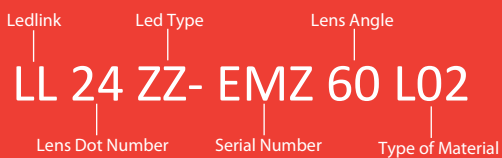

Product Nomenclature

Ledlink Optics, Inc

Taiwan HQ

15F, No.655, Bannan Rd., Chung-Ho Dist.,
New Taipei City, Taiwan 235

Ledlink Optics (Dongguan) Co., Ltd

Dongguan Factory

No.5, TianKeng Industrial Dist., HengLiTown, DongGuan City,
GuangDong Province, China 523478

Ledlink Optics (Yangzhou) Co., Ltd

Yangzhou Factory

No.180, LinJiang Rd., YangZhou City, Jiangsu Province, China 225009

www.ledlink-optics.com

service@ledlink-optics.com