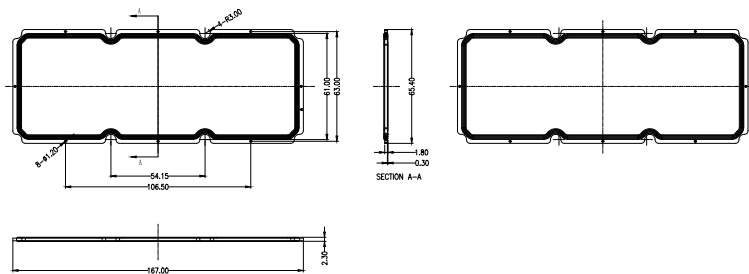

Datasheet

LL24ZZ-EMZxxLxx

Available Distribution

Dimensions

Part Number	Height	LxW
LL24ZZ-EMZxxLxx	10.1	173x71.4

*All dimensions are in millimeters.

LED

LUMILEDS
LUXEON 5050

Accessories

- Available with Waterproof Gasket LL01A00RYGX2

Mechanical Specification

*All dimensions are in millimeters.

Lens Dimension

LL24ZZ-EMZxxLxx

Waterproof Gasket Dimension

LL01A00RYGX2

Assembly Instruction

Fixing Method

Screw

Photometric Distribution

LUMILEDS
LUXEON 5050

LED

60°

90°