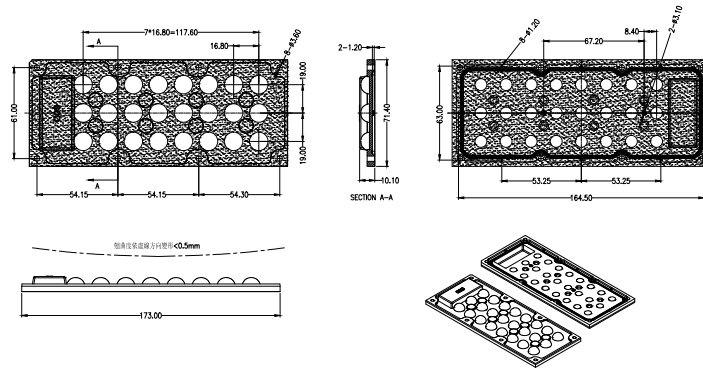

Datasheet

LL24ZZ-EMZxxLxx

Available Distribution

Dimensions

Part Number	Height	LxW
LL24ZZ-EMZxxLxx	10.1	173x71.4

*All dimensions are in millimeters.

LED

LUMILEDS
LUXEON 5050

Accessories

- Available with Waterproof Gasket LL01A00RYGX2

Mechanical Specification

*All dimensions are in millimeters.

Lens Dimension

LL24ZZ-EMZxxLxx

Waterproof Gasket Dimension

LL01A00RYGX2

Assembly Instruction

Fixing Method

Screw

Photometric Distribution

LUMILEDS
LUXEON 5050

LED

60°

90°