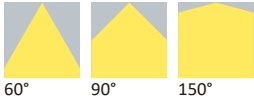

Datasheet

LL24ZZ-EMZxxLxx

Available Distribution

Dimensions

Part Number	Height	LxW
LL24ZZ-EMZxxLxx	10.1	173x71.4

*All dimensions are in millimeters.

LED

LUMILEDS
LUXEON 5050