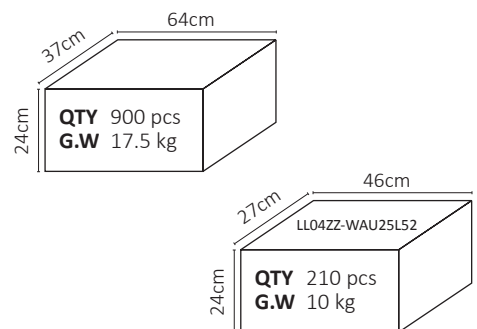

Packaging Details (SPQ)

Recommnd Applications

General Information

- Lens Material: PC LUX2180T
- Operating Temperature: PC: -40°C~+110°C
- UL Flammability: V-2 @1.5mm
- UL RTI Elec: 130°C @1.5mm
- Light Transmission Rate: 400nm~900nm > 90%
- ☑ If necessary, Clean lenses with mild soap, water and soft cloth.
- ⚠ Never use any commercial cleaning solvents on lenses, like alcohol.
- 🧤 Please handle or install lenses with wearing gloves, skin oils may damage lens or its optical characteristic.

Accessories

- Available with Waterproof Gasket LL01A00SVX2