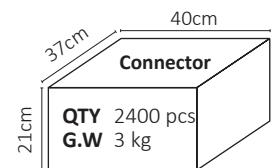

Dimensions

Part Number	Diameter	Height
LL01ZZ-ENDxxL191-Mx	Ø28	17.35

*All dimensions are in millimeters.

Packaging Details (SPQ)

Accessories

- Available with Holder LL01ZZADA28Hx
- Available with Connector LL01A00CYCB2

Mechanical Specification

*All dimensions are in millimeters.

Lens Dimension

LL01ZZ-ENDxxL191-Mx

Holder Dimension

LL01ZZADA28Hx

Connector Dimension

LL01A00CYCB2