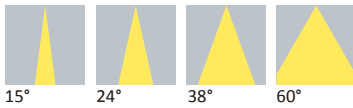

LL01ZZ-ENDxxL191-Mx

Available Distribution