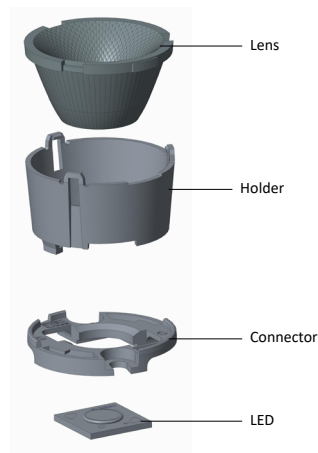

Dimensions

Part Number	Diameter	Height
LL01ZZ-ENDxxL191-Mx	Ø28	17.35

*All dimensions are in millimeters.

Packaging Details (SPQ)

Accessories

- Available with Holder LL01ZZADA28Hx
- Available with Connector LL01A00CYCB2

Mechanical Specification

*All dimensions are in millimeters.

Lens Dimension

LL01ZZ-ENDxxL191-Mx

Holder Dimension

LL01ZZADA28Hx

Connector Dimension

LL01A00CYCB2

Assembly Instruction

Fixing Method

Part No LL01ZZ-ENDxxL191-Mx
 Holder LL01ZZADA28Hx
 Connector LL01A00CYCB2
 LED CREE CMA1303 / CMA1306

Photometric Distribution

CREE
CMA1303

CREE
CMA1306

LED	CREE CMA1303	CREE CMA1306
15°		-
24°	-	
38°	-	
60°	-	