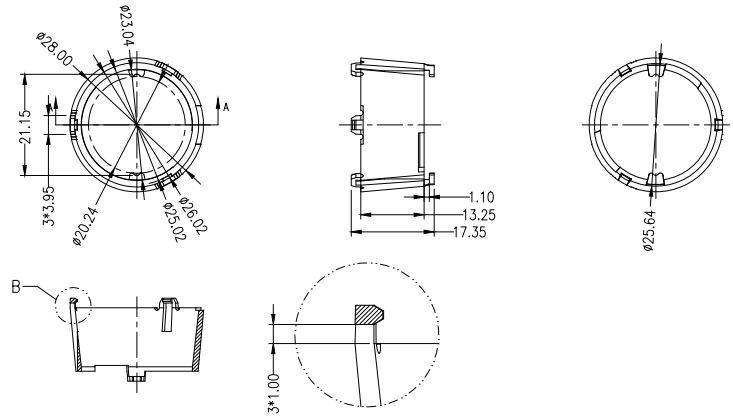

Dimensions

Part Number	Diameter	Height
LL01ZZ-ENDxxL191-Mx	Ø28	17.35

*All dimensions are in millimeters.

Packaging Details (SPQ)

Accessories

- Available with Holder LL01ZZADA28Hx
- Available with Connector LL01A00CYCB2

Mechanical Specification

*All dimensions are in millimeters.

Lens Dimension

LL01ZZ-ENDxxL191-Mx

Holder Dimension

LL01ZZADA28Hx

Connector Dimension

LL01A00CYCB2

Assembly Instruction

Fixing Method

Part No LL01ZZ-ENDxxL191-Mx
 Holder LL01ZZADA28Hx
 Connector LL01A00CYCB2
 LED CREE CMA1303 / CMA1306

Photometric Distribution

CREE
CMA1303

CREE
CMA1306

LED	CREE CMA1303	CREE CMA1306
15°		-
24°	-	
38°	-	
60°	-	

Details by LED

Part No	Holder	Connector	LED Size	LED
LL01ZZ-ENDxxL191-Mx	 LL01ZZADA28Hx	 LL01A00CYCB2	LES Ø4.5~6	 CREE CMA1303 CREE CMA1306

LED	Part No	FWHM	cd / lm	IES
 CREE CMA1303	LL01ZZ-END15L191-M2	18°	5.5	↓
 CREE CMA1306	LL01ZZ-END24L191-M2	21°	3.5	↓
	LL01ZZ-END38L191-M2	38°	1.9	↓
	LL01ZZ-END60L191-M2	60°	0.8	↓