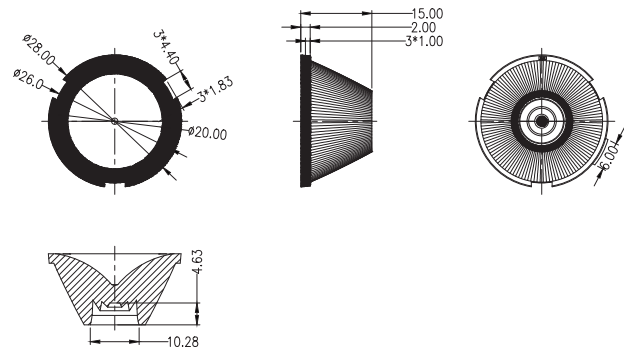

Dimensions

Part Number	Diameter	Height
LL01ZZ-ENDxxL191-Mx	Ø28	17.35

*All dimensions are in millimeters.

Packaging Details (SPQ)

Accessories

- Available with Holder LL01ZZADA28Hx
- Available with Connector LL01A00CYCB2

Mechanical Specification

*All dimensions are in millimeters.

Lens Dimension

LL01ZZ-ENDxxL191-Mx

Holder Dimension

LL01ZZADA28Hx

Connector Dimension

LL01A00CYCB2

Assembly Instruction

Fixing Method

Part No	LL01ZZ-ENDxxL191-Mx
Holder	LL01ZZADA28Hx
Connector	LL01A00CYCB2
LED	CREE CMA1303 / CMA1306

Photometric Distribution

CREE
CMA1303

CREE
CMA1306

LED	CREE CMA1303	CREE CMA1306
15°		-
24°	-	
38°	-	
60°	-	