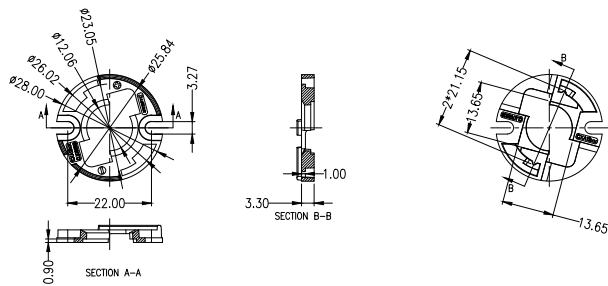

Dimensions

Part Number	Diameter	Height
LL01ZZ-ENDxxL191-Mx	Ø28	17.35

*All dimensions are in millimeters.

Packaging Details (SPQ)

Accessories

- Available with Holder LL01ZZADA28Hx
- Available with Connector LL01A00CYCB2

Mechanical Specification

*All dimensions are in millimeters.

Lens Dimension

LL01ZZ-ENDxxL191-Mx

Holder Dimension

LL01ZZADA28Hx

Connector Dimension

LL01A00CYCB2

Assembly Instruction

Fixing Method

Part No LL01ZZ-ENDxxL191-Mx
 Holder LL01ZZADA28Hx
 Connector LL01A00CYCB2
 LED CREE CMA1303 / CMA1306

Photometric Distribution

CREE
CMA1303

CREE
CMA1306

LED	CREE CMA1303	CREE CMA1306
15°		-
24°	-	
38°	-	
60°	-	

Details by LED

Part No	Holder	Connector	LED Size	LED
LL01ZZ-ENDxxL191-Mx	 LL01ZZADA28Hx	 LL01A00CYCB2	LES Ø4.5~6	 CREE CMA1303 CREE CMA1306

LED	Part No	FWHM	cd / lm	IES
 CREE CMA1303	LL01ZZ-END15L191-M2	18°	5.5	↓
 CREE CMA1306	LL01ZZ-END24L191-M2	21°	3.5	↓
	LL01ZZ-END38L191-M2	38°	1.9	↓
	LL01ZZ-END60L191-M2	60°	0.8	↓