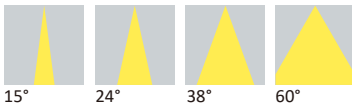

LL01ZZ-ENDxxL191-Mx

Available Distribution