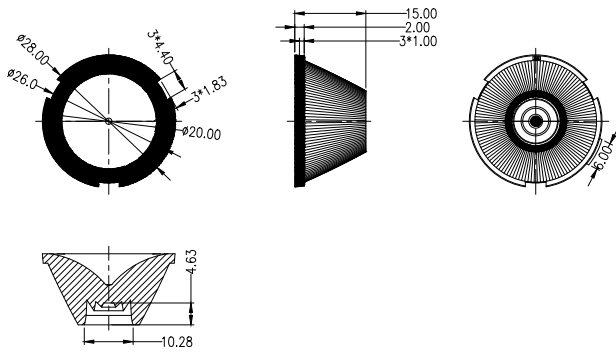

Dimensions

Part Number	Diameter	Height
LL01ZZ-ENDxxL191-Mx	Ø28	17.35

*All dimensions are in millimeters.

Packaging Details (SPQ)

Accessories

- Available with Holder LL01ZZADA28Hx
- Available with Connector LL01A00CYCB2

Mechanical Specification

*All dimensions are in millimeters.

Lens Dimension

LL01ZZ-ENDxxL191-Mx

Holder Dimension

LL01ZZADA28Hx

Connector Dimension

LL01A00CYCB2

Assembly Instruction

Fixing Method

Part No LL01ZZ-ENDxxL191-Mx
 Holder LL01ZZADA28Hx
 Connector LL01A00CYCB2
 LED CREE CMA1303 / CMA1306

Photometric Distribution

CREE
CMA1303

CREE
CMA1306

LED	CREE CMA1303	CREE CMA1306
15°		-
24°	-	
38°	-	
60°	-	