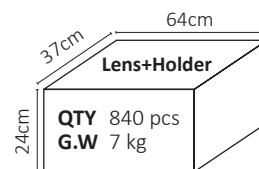

Dimensions

Part Number	Diameter	Height
LL01ZZ-ENDxxL191-Mx	Ø28	17.35

*All dimensions are in millimeters.

Packaging Details (SPQ)

Accessories

- Available with Holder LL01ZZADA28Hx
- Available with Connector LL01A00CYCB2

Mechanical Specification

*All dimensions are in millimeters.

Lens Dimension

LL01ZZ-ENDxxL191-Mx

Holder Dimension

LL01ZZADA28Hx

Connector Dimension

LL01A00CYCB2