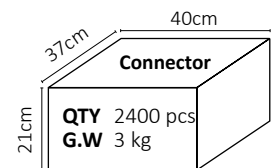

Dimensions

Part Number	Diameter	Height
LL01ZZ-ENDxxL191-Mx	Ø28	17.35

*All dimensions are in millimeters.

Packaging Details (SPQ)

Accessories

- Available with Holder LL01ZZADA28Hx
- Available with Connector LL01A00CYCB2

Mechanical Specification

*All dimensions are in millimeters.

Lens Dimension

LL01ZZ-ENDxxL191-Mx

Holder Dimension

LL01ZZADA28Hx

Connector Dimension

LL01A00CYCB2