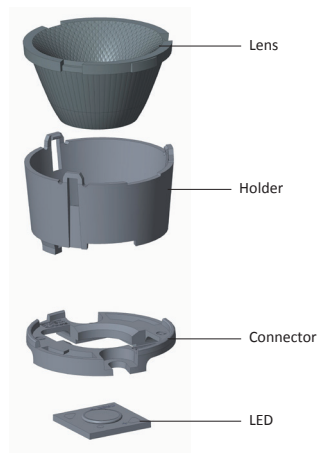

Dimensions

Part Number	Diameter	Height
LL01ZZ-ENDxxL191-Mx	Ø28	17.35

*All dimensions are in millimeters.

Packaging Details (SPQ)

Accessories

- Available with Holder LL01ZZADA28Hx
- Available with Connector LL01A00CYCB2

Mechanical Specification

*All dimensions are in millimeters.

Lens Dimension

LL01ZZ-ENDxxL191-Mx

Holder Dimension

LL01ZZADA28Hx

Connector Dimension

LL01A00CYCB2

Assembly Instruction

Fixing Method

Part No	LL01ZZ-ENDxxL191-Mx
Holder	LL01ZZADA28Hx
Connector	LL01A00CYCB2
LED	CREE CMA1303 / CMA1306

Photometric Distribution

CREE
CMA1303

CREE
CMA1306

LED	CREE CMA1303	CREE CMA1306
15°		-
24°	-	
38°	-	
60°	-	