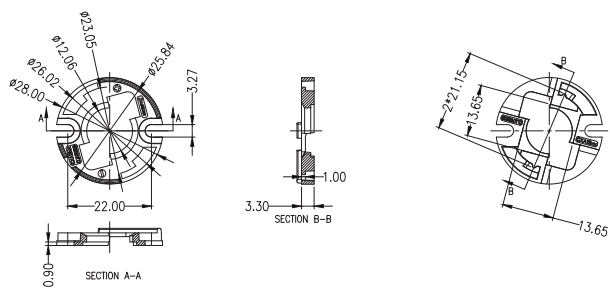

Dimensions

Part Number	Diameter	Height
LL01ZZ-ENDxxL191-Mx	Ø28	17.35

*All dimensions are in millimeters.

Packaging Details (SPQ)

Accessories

- Available with Holder LL01ZZADA28Hx
- Available with Connector LL01A00CYCB2

Mechanical Specification

*All dimensions are in millimeters.

Lens Dimension

LL01ZZ-ENDxxL191-Mx

Holder Dimension

LL01ZZADA28Hx

Connector Dimension

LL01A00CYCB2

Assembly Instruction

Fixing Method

Part No	LL01ZZ-ENDxxL191-Mx
Holder	LL01ZZADA28Hx
Connector	LL01A00CYCB2
LED	CREE CMA1303 / CMA1306

Photometric Distribution

CREE
CMA1303

CREE
CMA1306

LED	CREE CMA1303	CREE CMA1306
15°		-
24°	-	
38°	-	
60°	-	

Details by LED

Part No	Holder	Connector	LED Size	LED
LL01ZZ-ENDxxL191-Mx	 LL01ZZADA28Hx	 LL01A00CYCB2	LES Ø4.5~6	 CREE CMA1303 CREE CMA1306

LED	Part No	FWHM	cd / lm	IES
 CREE CMA1303	LL01ZZ-END15L191-M2	18°	5.5	↓
 CREE CMA1306	LL01ZZ-END24L191-M2	21°	3.5	↓
	LL01ZZ-END38L191-M2	38°	1.9	↓
	LL01ZZ-END60L191-M2	60°	0.8	↓