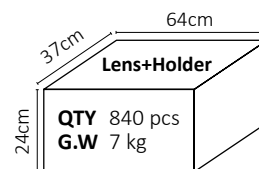

Dimensions

Part Number	Diameter	Height
LL01ZZ-ENDxxL191-Mx	Ø28	17.35

*All dimensions are in millimeters.

Packaging Details (SPQ)

Accessories

- Available with Holder LL01ZZADA28Hx
- Available with Connector LL01A00CYCB2

Mechanical Specification

*All dimensions are in millimeters.

Lens Dimension

LL01ZZ-ENDxxL191-Mx

Holder Dimension

LL01ZZADA28Hx

Connector Dimension

LL01A00CYCB2