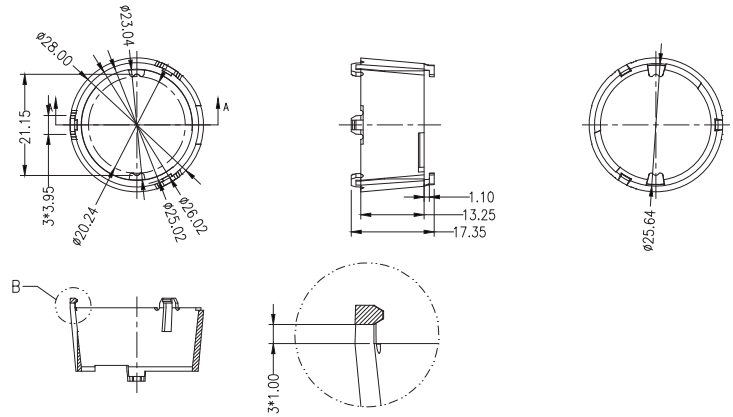

Dimensions

Part Number	Diameter	Height
LL01ZZ-ENDxxL191-Mx	Ø28	17.35

*All dimensions are in millimeters.

Packaging Details (SPQ)

Accessories

- Available with Holder LL01ZZADA28Hx
- Available with Connector LL01A00CYCB2

Mechanical Specification

*All dimensions are in millimeters.

Lens Dimension

LL01ZZ-ENDxxL191-Mx

Holder Dimension

LL01ZZADA28Hx

Connector Dimension

LL01A00CYCB2

Assembly Instruction

Fixing Method

Part No	LL01ZZ-ENDxxL191-Mx
Holder	LL01ZZADA28Hx
Connector	LL01A00CYCB2
LED	CREE CMA1303 / CMA1306

Photometric Distribution

CREE
CMA1303

CREE
CMA1306

LED	CREE CMA1303	CREE CMA1306
15°		-
24°	-	
38°	-	
60°	-	

Details by LED

Part No	Holder	Connector	LED Size	LED
LL01ZZ-ENDxxL191-Mx	 LL01ZZADA28Hx	 LL01A00CYCB2	LES Ø4.5~6	 CREE CMA1303 CREE CMA1306

LED	Part No	FWHM	cd / lm	IES
 CREE CMA1303	LL01ZZ-END15L191-M2	18°	5.5	↓
 CREE CMA1306	LL01ZZ-END24L191-M2	21°	3.5	↓
	LL01ZZ-END38L191-M2	38°	1.9	↓
	LL01ZZ-END60L191-M2	60°	0.8	↓