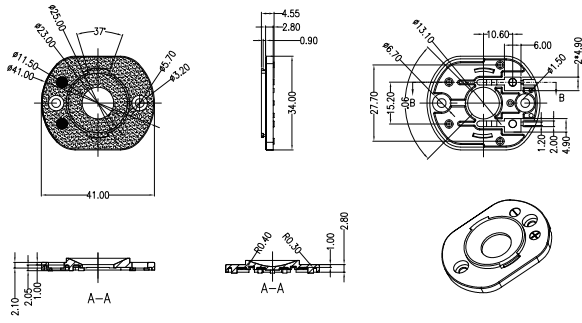

Dimensions

Part Number	Diameter	Height
LL01CT-AZW××L02-P	Ø76.1	12.7

*All dimensions are in millimeters.

Packaging Details (SPQ)

Accessories

- Available with Connector
LL30A00SUNB2-M2

Mechanical Specification

*All dimensions are in millimeters.

Lens Dimension

Assembly Instruction

Fixing Method

LED Bridgelux Vero10 / XICATO XTM-9mm / XTM-19mm

Assembly Instruction

Fixing Method

LED CITIZEN CLL030

Assembly Instruction

Fixing Method

LED CREE CXA15xx

Assembly Instruction

Fixing Method

LED CREE CXA1816 / CXA1820

Connector Dimension

LL30A00SUNB2-M2

Assembly Instruction

Fixing Method

Connector LL30A00SUNB2-M2
LED CITIZEN CLL020

Luminarie
Accessories

Photometric Distribution

Details by LED

Part No	Connector	LED Size	LED
LL01CT-AZW××L02-P	-	LES Ø9~19	

LES Ø9.8