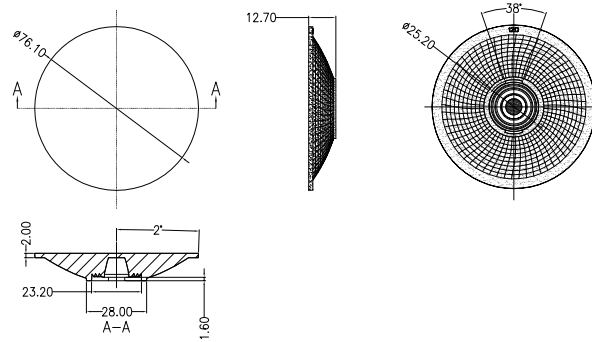

Dimensions

Part Number	Diameter	Height
LL01CT-AZW××L02-P	Ø76.1	12.7

*All dimensions are in millimeters.

Packaging Details (SPQ)

Accessories

- Available with Connector
LL30A00SUNB2-M2

Mechanical Specification

*All dimensions are in millimeters.

Lens Dimension

Assembly Instruction

Fixing Method

LED Bridgelux Vero10 / XICATO XTM-9mm / XTM-19mm

Assembly Instruction

Fixing Method

LED CITIZEN CLL030