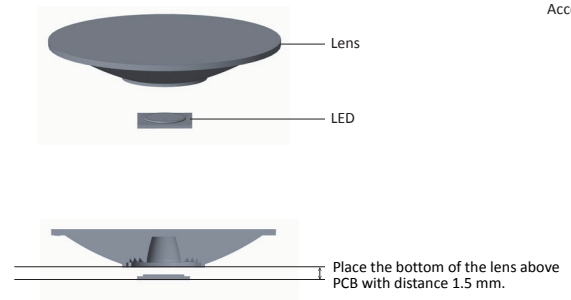

Dimensions

Part Number	Diameter	Height
LL01CT-AZW××L02-P	Ø76.1	12.7

*All dimensions are in millimeters.

Packaging Details (SPQ)

Accessories

- Available with Connector
LL30A00SUNB2-M2

Mechanical Specification

*All dimensions are in millimeters.

Lens Dimension

Assembly Instruction

Fixing Method

LED Bridgelux Vero10 / XICATO XTM-9mm / XTM-19mm

Assembly Instruction

Fixing Method

LED CITIZEN CLL030

Assembly Instruction

Fixing Method

LED CREE CXA15xx

Assembly Instruction

Fixing Method

LED CREE CXA1816 / CXA1820

Connector Dimension

LL30A00SUNB2-M2