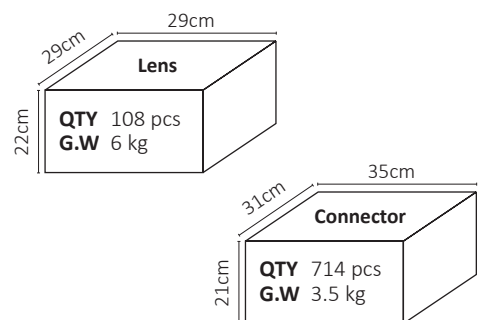

Dimensions

Part Number	Diameter	Height
LL01CT-AZW××L02-P	Ø76.1	12.7

*All dimensions are in millimeters.

Packaging Details (SPQ)

Accessories

- Available with Connector
LL30A00SUNB2-M2

Mechanical Specification