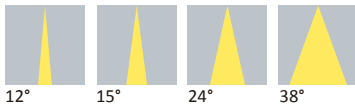

LL01CT-AZW××L02-P

Available Distribution