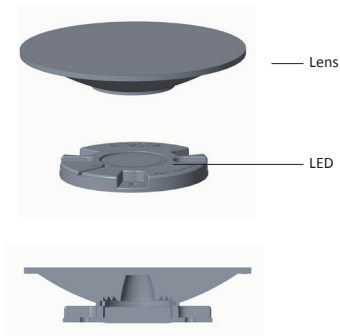

Dimensions

Part Number	Diameter	Height
LL01CT-AZW××L02-P	Ø76.1	12.7

*All dimensions are in millimeters.

Packaging Details (SPQ)

Accessories

- Available with Connector
LL30A00SUNB2-M2

Mechanical Specification

*All dimensions are in millimeters.

Lens Dimension

Assembly Instruction

Fixing Method

LED Bridgelux Vero10 / XICATO XTM-9mm / XTM-19mm

Assembly Instruction

Fixing Method

LED CITIZEN CLL030

Assembly Instruction

Fixing Method

LED CREE CXA15xx

Assembly Instruction

Fixing Method

LED CREE CXA1816 / CXA1820

Connector Dimension

LL30A00SUNB2-M2

Assembly Instruction

Fixing Method

Connector LL30A00SUNB2-M2
LED CITIZEN CLL020

Luminarie
Accessories

Photometric Distribution

Details by LED

Part No	Connector	LED Size	LED
LL01CT-AZW××L02-P	-	LES Ø9~19	

LES Ø9.8