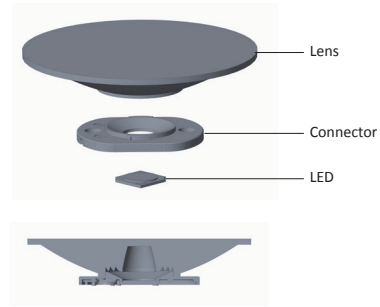

Dimensions

Part Number	Diameter	Height
LL01CT-AZW××L02-P	Ø76.1	12.7

*All dimensions are in millimeters.

Packaging Details (SPQ)

Accessories

- Available with Connector
LL30A00SUNB2-M2

Mechanical Specification

Assembly Instruction

Fixing Method

LED CREE CXA15xx

Assembly Instruction

Fixing Method

LED CREE CXA1816 / CXA1820

Connector Dimension

LL30A00SUNB2-M2

Assembly Instruction

Fixing Method

Connector LL30A00SUNB2-M2
LED CITIZEN CLL020

Luminarie
Accessories

Photometric Distribution

Details by LED

Part No	Connector	LED Size	LED
LL01CT-AZW××L02-P	-	LES Ø9~19	

LES Ø9.8