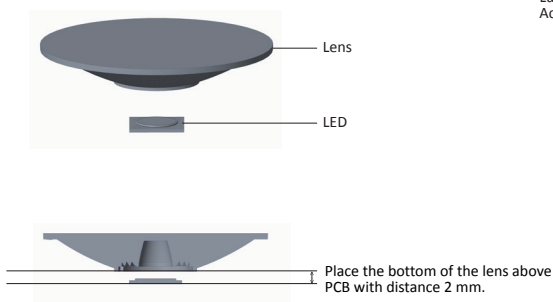

Dimensions

Part Number	Diameter	Height
LL01CT-AZW××L02-P	Ø76.1	12.7

*All dimensions are in millimeters.

Packaging Details (SPQ)

Accessories

- Available with Connector
LL30A00SUNB2-M2

Mechanical Specification

*All dimensions are in millimeters.

Lens Dimension

Assembly Instruction

Fixing Method

LED Bridgelux Vero10 / XICATO XTM-9mm / XTM-19mm

Assembly Instruction

Fixing Method

LED CITIZEN CLL030

Assembly Instruction

Fixing Method

LED CREE CXA15xx

Assembly Instruction

Fixing Method

LED CREE CXA1816 / CXA1820

Connector Dimension

LL30A00SUNB2-M2