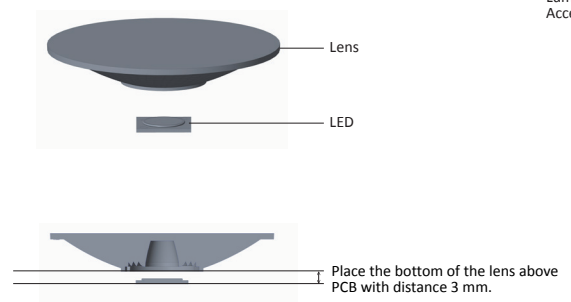

Dimensions

Part Number	Diameter	Height
LL01CT-AZW××L02-P	Ø76.1	12.7

*All dimensions are in millimeters.

Packaging Details (SPQ)

Accessories

- Available with Connector
LL30A00SUNB2-M2

Mechanical Specification

Assembly Instruction

Fixing Method

LED CREE CXA15xx

Assembly Instruction

Fixing Method

LED CREE CXA1816 / CXA1820

Connector Dimension

LL30A00SUNB2-M2

Assembly Instruction

Fixing Method

Connector LL30A00SUNB2-M2
LED CITIZEN CLL020

Luminarie
Accessories

Photometric Distribution

Details by LED

Part No	Connector	LED Size	LED
LL01CT-AZW××L02-P	-	LES Ø9~19	

LES Ø9.8