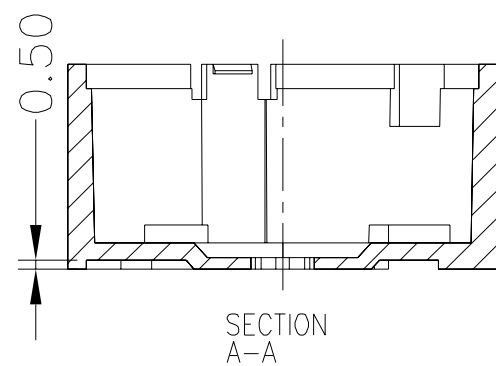

7	8	9
DRAW	REV	DATE
DESCRIPTION		

GENERAL TOLERANCES (UNLESS STATED)		Crucial point	 LedLink Optics, Inc. <small>Linking LEDs to The Real World.</small>				
		Expect mark					LL01LUCN25H2
LINEAR	ANGULAR	TITLE	H24W	UNIT	MM	DATE	2009.06.26
X +/-0.25	X +/-1°	APPROVED		MATERIAL	PC防火	REV	1.0
X.X +/-0.20	X.X +/-0.5°	CHECK		SCALE	FIT	 Third Angle Projection	
X.XX +/-0.10	X.XX +/-0.1°	DRAWING	林荣懂				