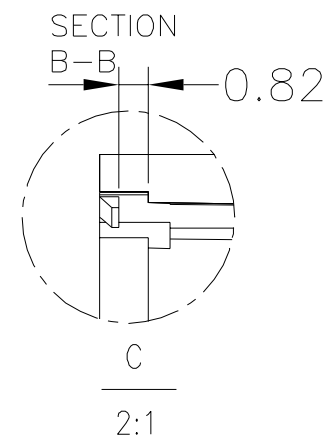

7	8	9
DRAW	REV	DATE
DESCRIPTION		

GENERAL TOLERANCES (UNLESS STATED)		Crucial point	 LedLink Optics, Inc. <small>Linking LEDs to The Real World.</small>				
		Expect mark					LL01LUCN25H2
LINEAR	ANGULAR	TITLE	H24W	UNIT	MM	DATE	2009.06.26
X +/-0.25	X +/-1°	APPROVED		MATERIAL	PC防火	REV	1.0
X.X +/-0.20	X.X +/-0.5°	CHECK		SCALE	FIT	 Third Angle Projection	
X.XX +/-0.10	X.XX +/-0.1°	DRAWING	林荣懂				