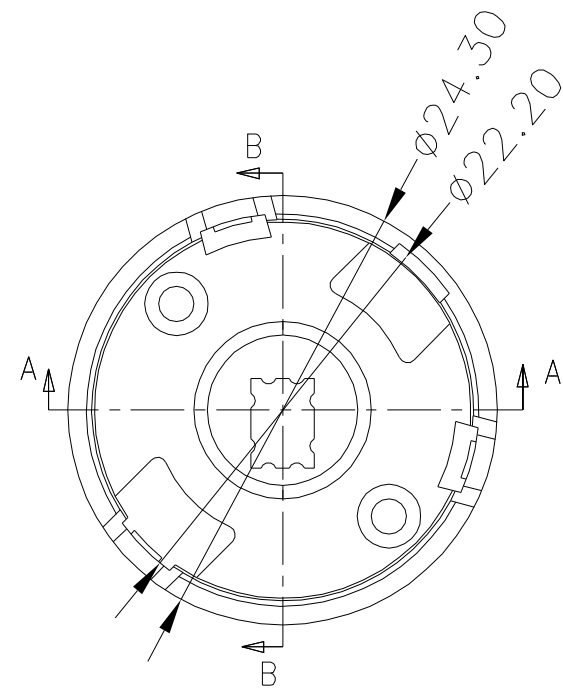

7	8	9
DRAW	REV	DATE
DESCRIPTION		

GENERAL TOLERANCES (UNLESS STATED)		Crucial point	 LedLink Optics, Inc. <small>Linking LEDs to The Real World.</small>				
		Expect mark					LL01LUCN25H2
LINEAR	ANGULAR	TITLE	H24W	UNIT	MM	DATE	2009.06.26
X +/-0.25	X +/-1°	APPROVED		MATERIAL	PC防火	REV	1.0
X.X +/-0.20	X.X +/-0.5°	CHECK		SCALE	FIT	 Third Angle Projection	
X.XX +/-0.10	X.XX +/-0.1°	DRAWING	林荣懂				