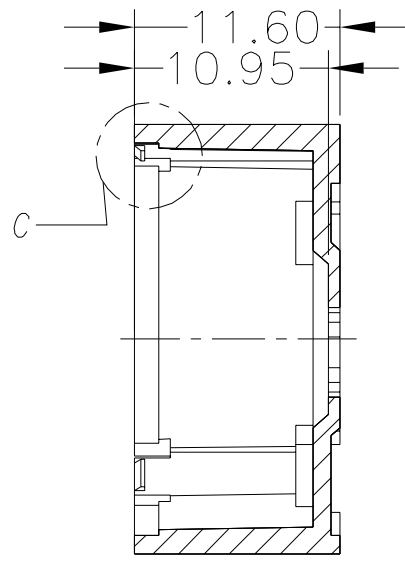

7	8	9
DRAW	REV	DATE
DESCRIPTION		

GENERAL TOLERANCES (UNLESS STATED)		Crucial point	 LedLink Optics, Inc. <small>Linking LEDs to The Real World.</small>				
		Expect mark					LL01LUCN25H2
LINEAR	ANGULAR	TITLE	H24W	UNIT	MM	DATE	2009.06.26
X +/-0.25	X +/-1°	APPROVED		MATERIAL	PC防火	REV	1.0
X.X +/-0.20	X.X +/-0.5°	CHECK		SCALE	FIT	 Third Angle Projection	
X.XX +/-0.10	X.XX +/-0.1°	DRAWING	林荣懂				