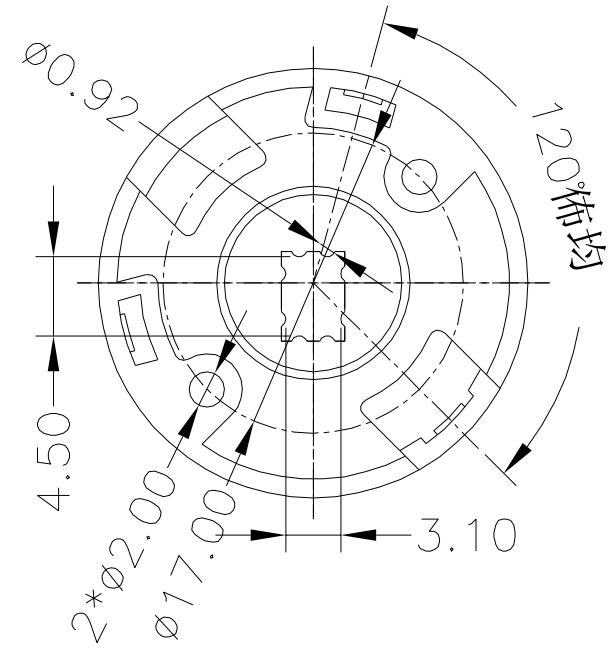

7	8	9
DRAW	REV	DATE
DESCRIPTION		

GENERAL TOLERANCES (UNLESS STATED)		Crucial point	 LedLink Optics, Inc. <small>Linking LEDs to The Real World.</small>				
		Expect mark					LL01LUCN25H2
LINEAR	ANGULAR	TITLE	H24W	UNIT	MM	DATE	2009.06.26
X +/-0.25	X +/-1°	APPROVED		MATERIAL	PC防火	REV	1.0
X.X +/-0.20	X.X +/-0.5°	CHECK		SCALE	FIT	 Third Angle Projection	
X.XX +/-0.10	X.XX +/-0.1°	DRAWING	林荣懂				