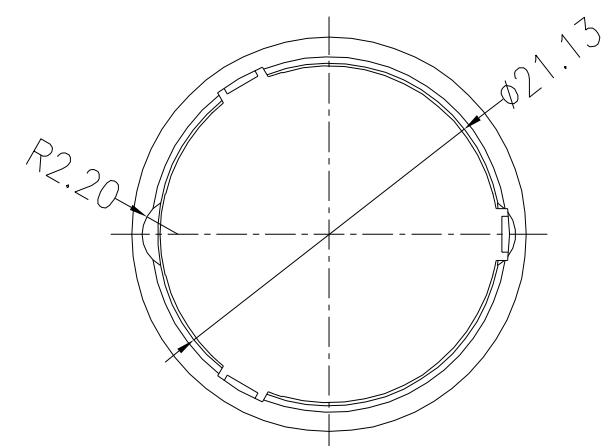

DRAW	REV	DATE	DESCRIPTION

SECTION A-A

GENERAL TOLERANCES (UNLESS STATED)		Crucial point	 LedLink Optics, Inc. <small>Linking LEDs to The Real World.</small>			
LINEAR	ANGULAR	Expect mark	TITLE	UNIT	MM	DATE
X +/-0.25	X +/-1°	LL01CRDA25H2	H42W			2009/11/10
X.X +/-0.20	X.X +/-0.5°	APPROVED		MATERIAL	PC防火	REV
X.XX +/-0.10	X.XX +/-0.1°	DRAWING	汪维	SCALE	FIT	1.0
				 Third Angle Projection		