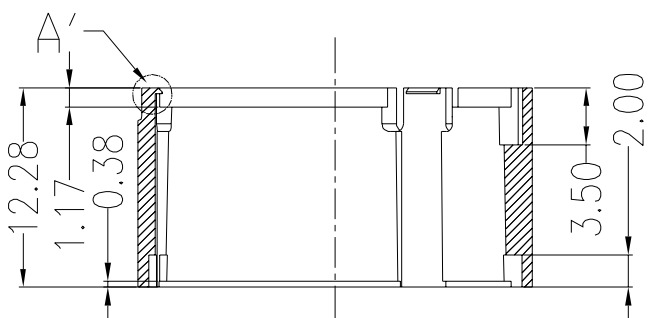

DRAW	REV	DATE	DESCRIPTION

SECTION A-A

GENERAL TOLERANCES (UNLESS STATED)		Crucial point	 LedLink Optics, Inc. <small>Linking LEDs to The Real World.</small>			
LINEAR	ANGULAR	Expect mark	TITLE	UNIT	MM	DATE
X +/-0.25	X +/-1°	LL01CRDA25H2	H42W			2009/11/10
X.X +/-0.20	X.X +/-0.5°	APPROVED		MATERIAL	PC防火	REV
X.XX +/-0.10	X.XX +/-0.1°	DRAWING	汪维	SCALE	FIT	1.0
				 Third Angle Projection		