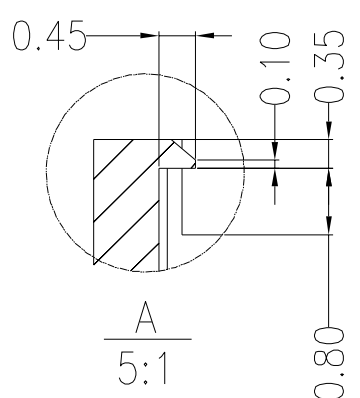

DRAW	REV	DATE	DESCRIPTION

SECTION A-A

GENERAL TOLERANCES (UNLESS STATED)		Crucial point	 LedLink Optics, Inc. <small>Linking LEDs to The Real World.</small>			
LINEAR	ANGULAR	Expect mark	TITLE	UNIT	MM	DATE
X +/-0.25	X +/-1°	LL01CRDA25H2	H42W			2009/11/10
X.X +/-0.20	X.X +/-0.5°	APPROVED		MATERIAL	PC防火	REV
X.XX +/-0.10	X.XX +/-0.1°	DRAWING	汪维	SCALE	FIT	1.0
				 Third Angle Projection		