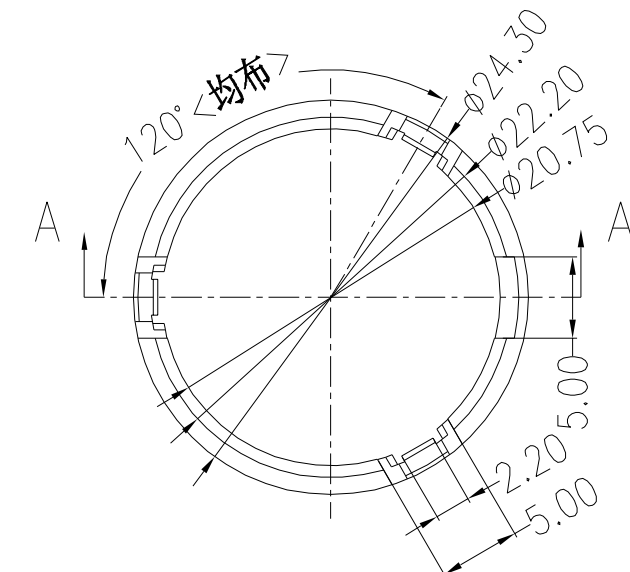

DRAW	REV	DATE	DESCRIPTION

SECTION A-A

GENERAL TOLERANCES (UNLESS STATED)		Crucial point	 LedLink Optics, Inc. <small>Linking LEDs to The Real World.</small>			
LINEAR	ANGULAR	Expect mark	TITLE	UNIT	MM	DATE
X +/-0.25	X +/-1°	LL01CRDA25H2	H42W			2009/11/10
X.X +/-0.20	X.X +/-0.5°	APPROVED		MATERIAL	PC防火	REV
X.XX +/-0.10	X.XX +/-0.1°	DRAWING	汪维	SCALE	FIT	1.0
				 Third Angle Projection		