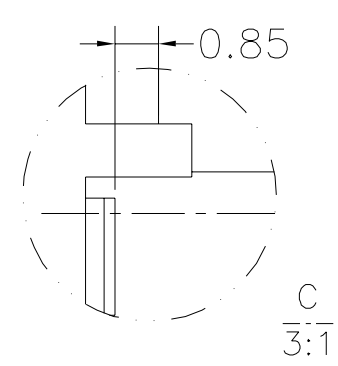

DRAW	REV	DATE	DESCRIPTION

GENERAL TOLERANCES (UNLESS STATED)		Crucial point	 <b>LedLink Optics, Inc.</b> <small>Linking LEDs to The Real World.</small>			
LINEAR	ANGULAR	Expect mark	TITLE	UNIT	MM	DATE
X +/-0.25	X +/-1°	LL01CRC025H2	H26W			2009.06.26
X.X +/-0.20	X.X +/-0.5°	APPROVED		MATERIAL	PC防火	REV
X.XX +/-0.10		DRAWING	林荣懂	SCALE	FIT	 Third Angle Projection