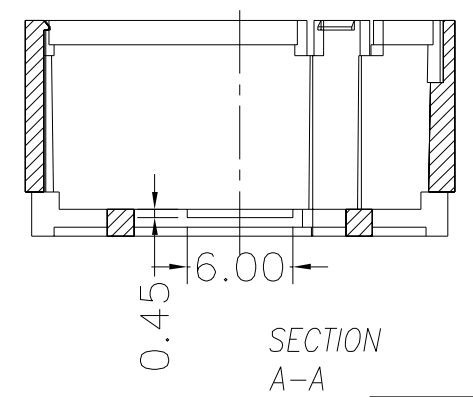

DRAW	REV	DATE	DESCRIPTION

GENERAL TOLERANCES (UNLESS STATED)		Crucial point	 <b>LedLink Optics, Inc.</b> <small>Linking LEDs to The Real World.</small>			
LINEAR	ANGULAR	Expect mark	TITLE	UNIT	MM	DATE
X +/-0.25	X +/-1°	LL01CRC025H2	H26W			2009.06.26
X.X +/-0.20	X.X +/-0.5°	APPROVED		MATERIAL	PC防火	REV
X.XX +/-0.10		DRAWING	林荣懂	SCALE	FIT	 Third Angle Projection