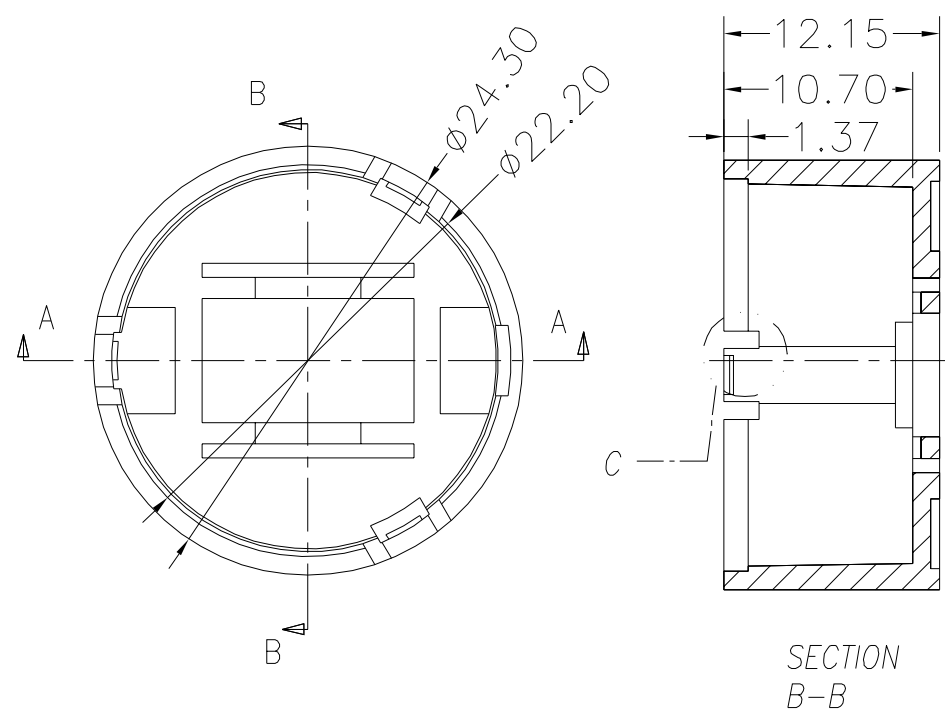

DRAW	REV	DATE	DESCRIPTION

GENERAL TOLERANCES (UNLESS STATED)		Crucial point	 <b>LedLink Optics, Inc.</b> <small>Linking LEDs to The Real World.</small>			
LINEAR	ANGULAR	Expect mark	TITLE	UNIT	MM	DATE
X +/-0.25	X +/-1°	LL01CRC025H2	H26W			2009.06.26
X.X +/-0.20	X.X +/-0.5°	APPROVED		MATERIAL	PC防火	REV
X.XX +/-0.10		DRAWING	林荣懂	SCALE	FIT	 Third Angle Projection