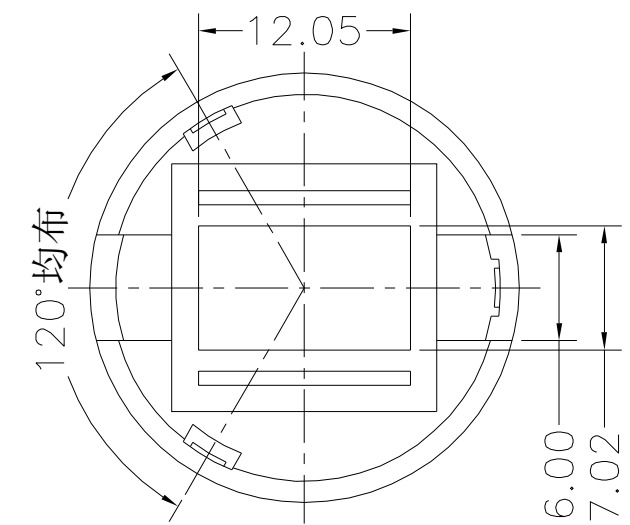

DRAW	REV	DATE	DESCRIPTION

GENERAL TOLERANCES (UNLESS STATED)		Crucial point	 <b>LedLink Optics, Inc.</b> <small>Linking LEDs to The Real World.</small>			
LINEAR	ANGULAR	Expect mark	TITLE	UNIT	MM	DATE
X +/-0.25	X +/-1°	LL01CRC025H2	H26W			2009.06.26
X.X +/-0.20	X.X +/-0.5°	APPROVED		MATERIAL	PC防火	REV
X.XX +/-0.10		DRAWING	林荣懂	SCALE	FIT	 Third Angle Projection