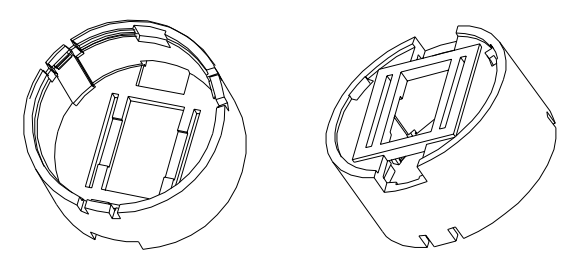

DRAW	REV	DATE	DESCRIPTION

GENERAL TOLERANCES (UNLESS STATED)		Crucial point	 <b>LedLink Optics, Inc.</b> <small>Linking LEDs to The Real World.</small>			
LINEAR	ANGULAR	Expect mark	TITLE	UNIT	MM	DATE
X +/-0.25	X +/-1°	LL01CRC025H2	H26W			2009.06.26
X.X +/-0.20	X.X +/-0.5°	APPROVED		MATERIAL	PC防火	REV
X.XX +/-0.10		DRAWING	林荣懂	SCALE	FIT	 Third Angle Projection