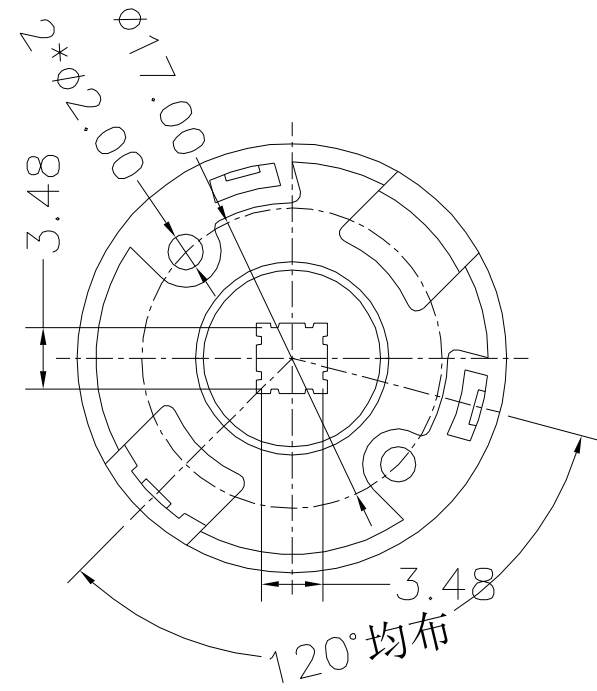

DRAW	REV	DATE	DESCRIPTION
郭柳建	△	2013/04/10	更改尺寸B公差

GENERAL TOLERANCES (UNLESS STATED)		Project NO.	
		Expect mark	LL01CRCM25H2
LINER	ANGULAR	TITLE	H25W
X +/-0.25	X +/-1°	APPROVED	
X.X +/-0.20	X.X +/-0.5°	CHECK	
X.XX +/-0.10	X.XX +/-0.1°	DRAWING	郭柳建

LedLink[®] LedLink Optics, Inc.
Linking LEDs to The Real World.

UNIT	MM	DATE	2013/04/10
MATERIAL	PC防火	REV	1.1
SCALE	FIT	 Third Angle Projection	