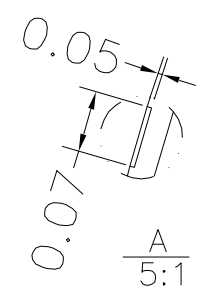

DRAW	REV	DATE	DESCRIPTION
郭柳建	△	2013/04/10	更改尺寸B公差

GENERAL TOLERANCES (UNLESS STATED)		Project NO.	
		Expect mark	LL01CRCM25H2
LINER	ANGULAR	TITLE	H25W
X +/-0.25	X +/-1°	APPROVED	
X.X +/-0.20	X.X +/-0.5°	CHECK	
X.XX +/-0.10	X.XX +/-0.1°	DRAWING	郭柳建