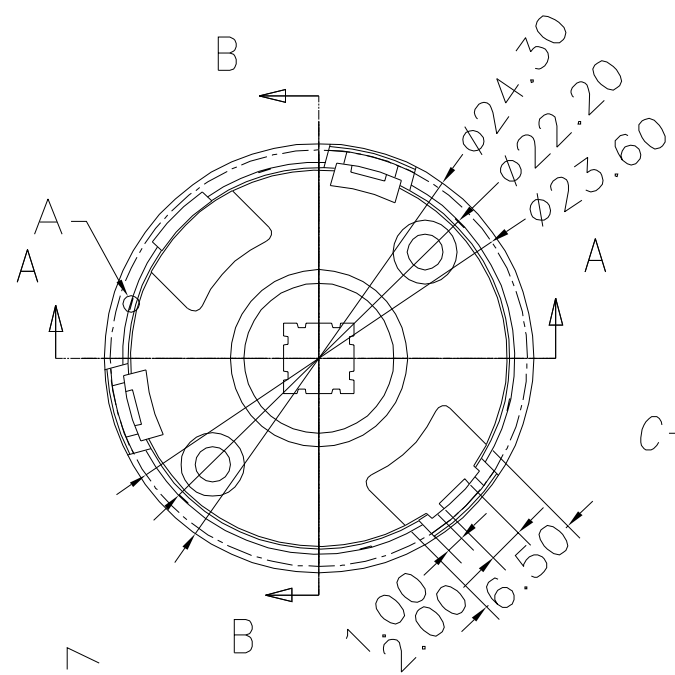

DRAW	REV	DATE	DESCRIPTION
郭柳建	△	2013/04/10	更改尺寸B公差

GENERAL TOLERANCES (UNLESS STATED)		Project NO.	
		Expect mark	LL01CRCM25H2
LINER	ANGULAR	TITLE	H25W
X +/-0.25	X +/-1°	APPROVED	
X.X +/-0.20	X.X +/-0.5°	CHECK	
X.XX +/-0.10	X.XX +/-0.1°	DRAWING	郭柳建

LedLink[®] LedLink Optics, Inc.
Linking LEDs to The Real World.

UNIT	MM	DATE	2013/04/10
MATERIAL	PC防火	REV	1.1
SCALE	FIT	 Third Angle Projection	