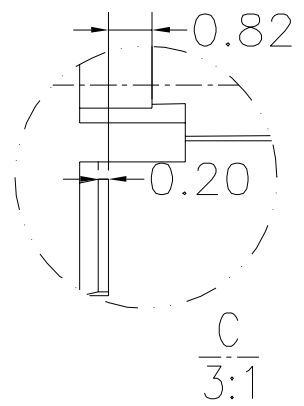

DRAW	REV	DATE	DESCRIPTION
郭柳建	△	2013/04/10	更改尺寸B公差

GENERAL TOLERANCES (UNLESS STATED)		Project NO.	
		Expect mark	LL01CRCM25H2
LINER	ANGULAR	TITLE	H25W
X +/-0.25	X +/-1°	APPROVED	
X.X +/-0.20	X.X +/-0.5°	CHECK	
X.XX +/-0.10	X.XX +/-0.1°	DRAWING	郭柳建