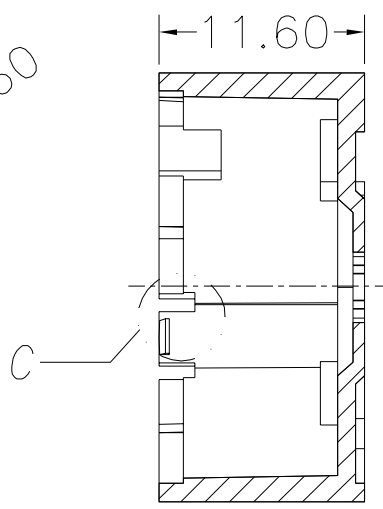

DRAW	REV	DATE	DESCRIPTION
郭柳建	△	2013/04/10	更改尺寸B公差

GENERAL TOLERANCES (UNLESS STATED)		Project NO.	
		Expect mark	LL01CRCM25H2
LINER	ANGULAR	TITLE	H25W
X +/-0.25	X +/-1°	APPROVED	
X.X +/-0.20	X.X +/-0.5°	CHECK	
X.XX +/-0.10	X.XX +/-0.1°	DRAWING	郭柳建