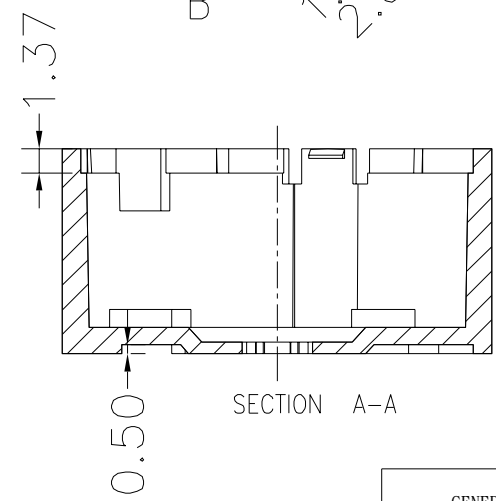

DRAW	REV	DATE	DESCRIPTION
郭柳建	△	2013/04/10	更改尺寸B公差

GENERAL TOLERANCES (UNLESS STATED)		Project NO.	
		Expect mark	LL01CRCM25H2
LINER	ANGULAR	TITLE	H25W
X +/-0.25	X +/-1°	APPROVED	
X.X +/-0.20	X.X +/-0.5°	CHECK	
X.XX +/-0.10	X.XX +/-0.1°	DRAWING	郭柳建